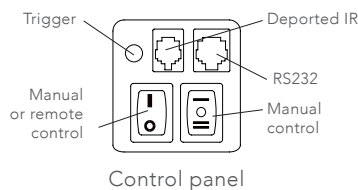

DETAILS

Remote control